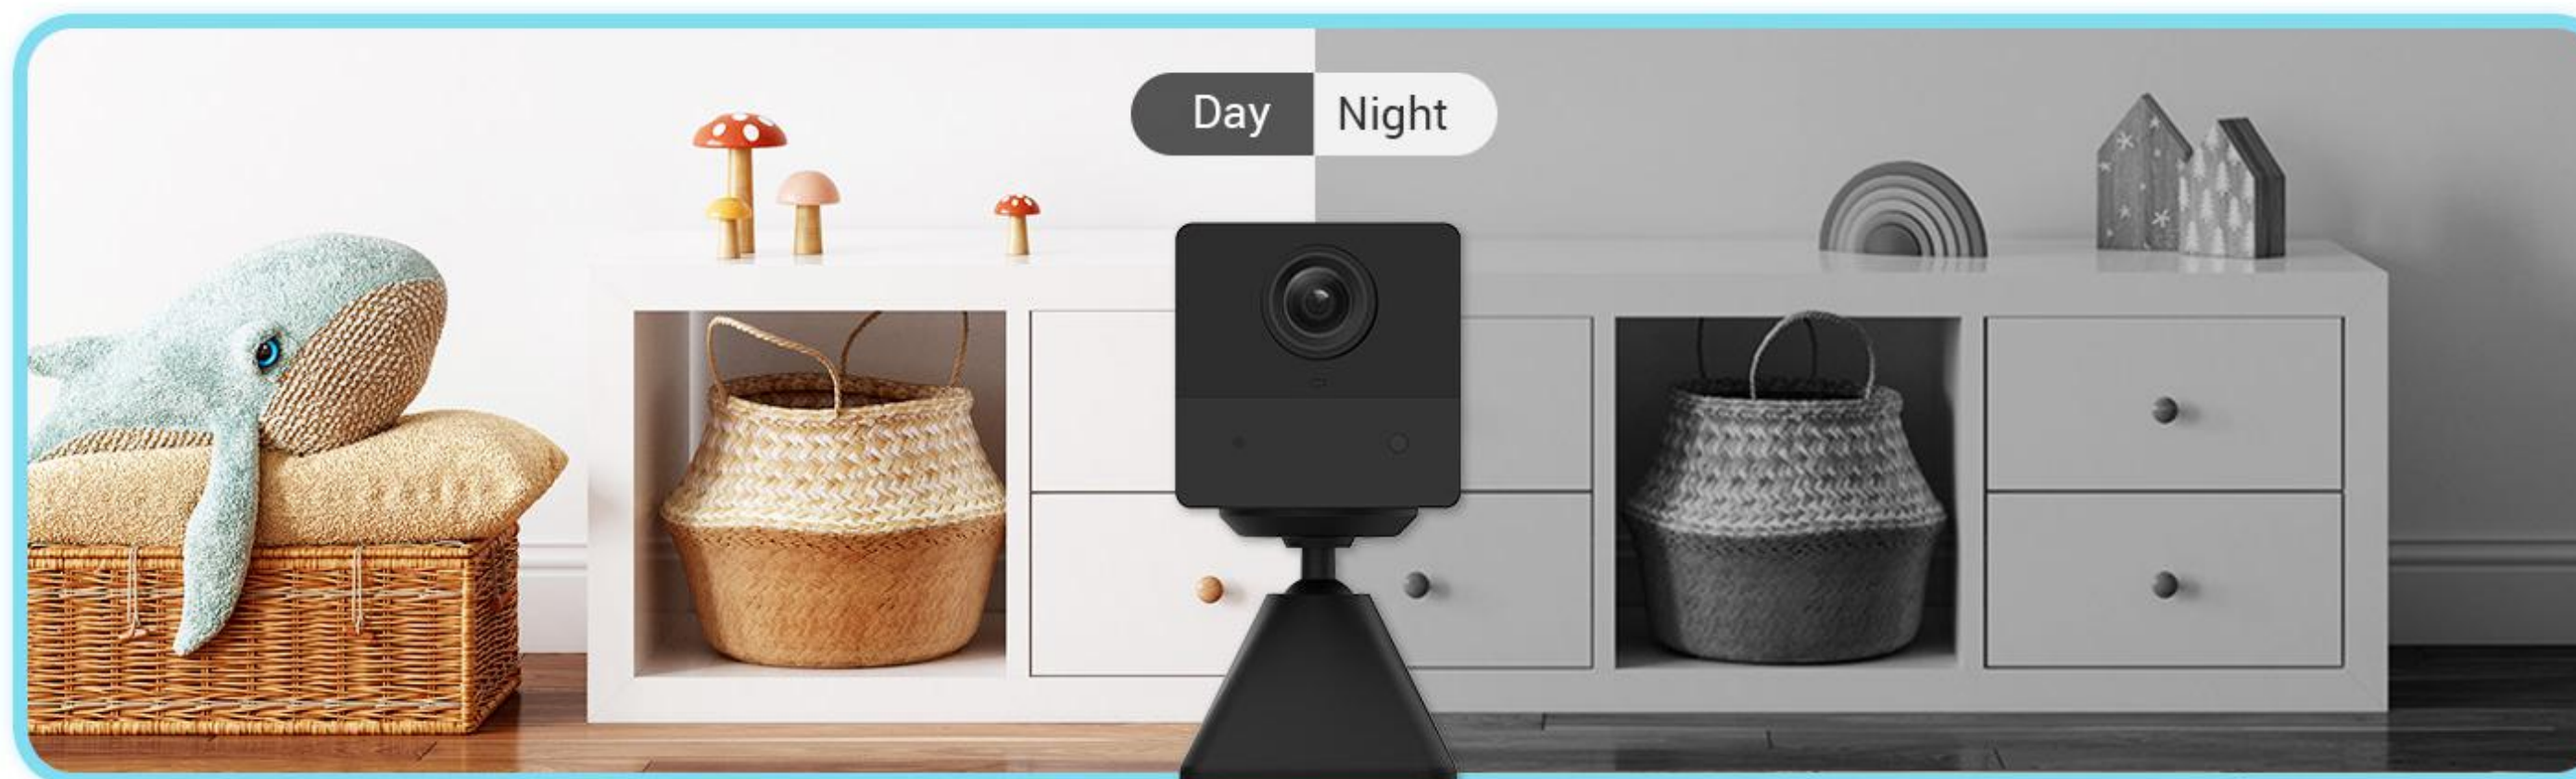

Great vision for round-the-clock protection

In addition to crisp 1080p video quality, the BC2 renders clear night vision to provide peace of mind even in pitch black darkness.