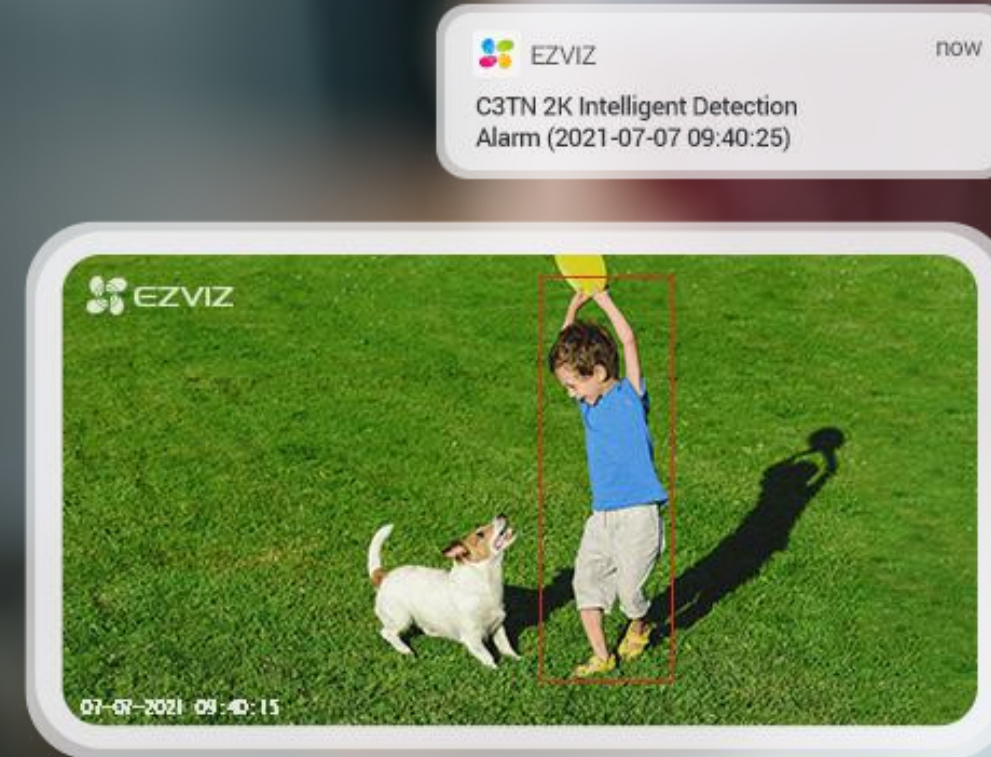

Supports MicroSD
Card (Up to 256 GB)

Stunning details with 2K resolution.

The EZVIZ OutPro excels at providing vivid imaging. Its advanced design makes sure you capture every important detail and relive every important moment in ultra-clear 2K resolution.

2K

1080p

See in color, even at night.

Struggling to see clearly in the dim light around your backyard at night? The EZVIZ OutPro makes late-night surveillance a lot easier. At night, the camera renders sharp black-and-white video, and can illuminate the surrounding area with its built-in spotlights to capture pictures in full color.

AI algorithm for alerts that matter.

The EZVIZ OutPro comes embedded with a built-in AI algorithm, which means it can identify and distinguish people from pets or other objects. This level of intelligence helps to greatly reduce insignificant alerts you might often receive with other cameras.

Actively guard your home.

The EZVIZ OutPro features the active defense function to provide an extra layer of protection. Upon detection of intruders, the camera will set off a loud siren and flash two spotlights* for on-site deterrence.