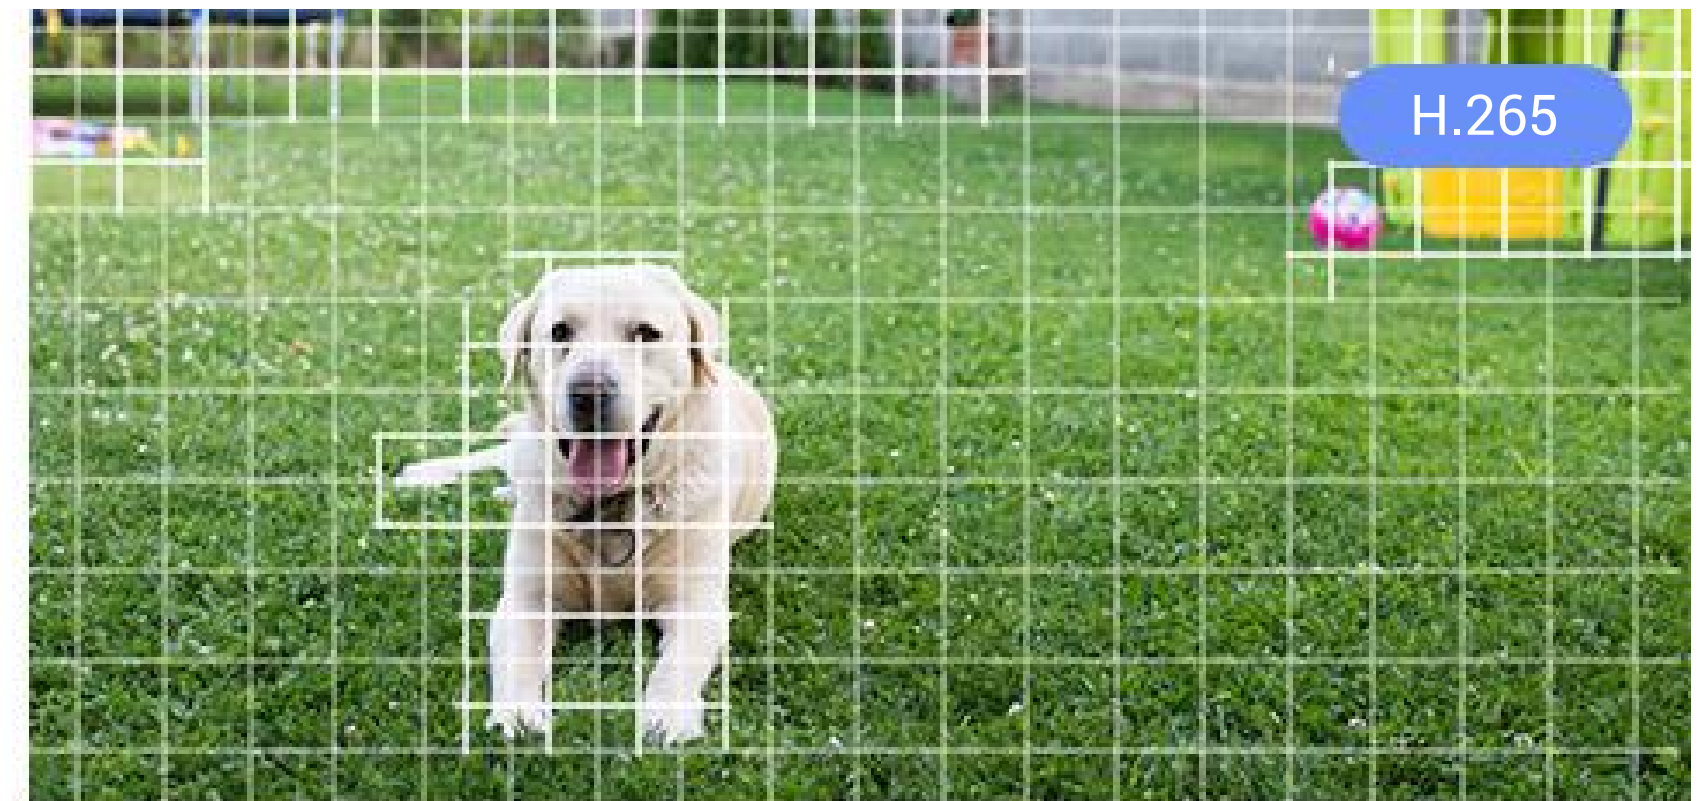

Save on storage space and reduce network loads.

With the advanced H.265 video compression technology, the camera achieves same or even better video quality with only half the bandwidth and half the storage space required by the previous H.264 video compression standard*.

Video Storage Space

Bandwidth

Video Storage Space

Bandwidth

*Data from EZVIZ Lab's test results under standard conditions. Will vary with the frequency and complexity of the activity captured, and other environmental factors.