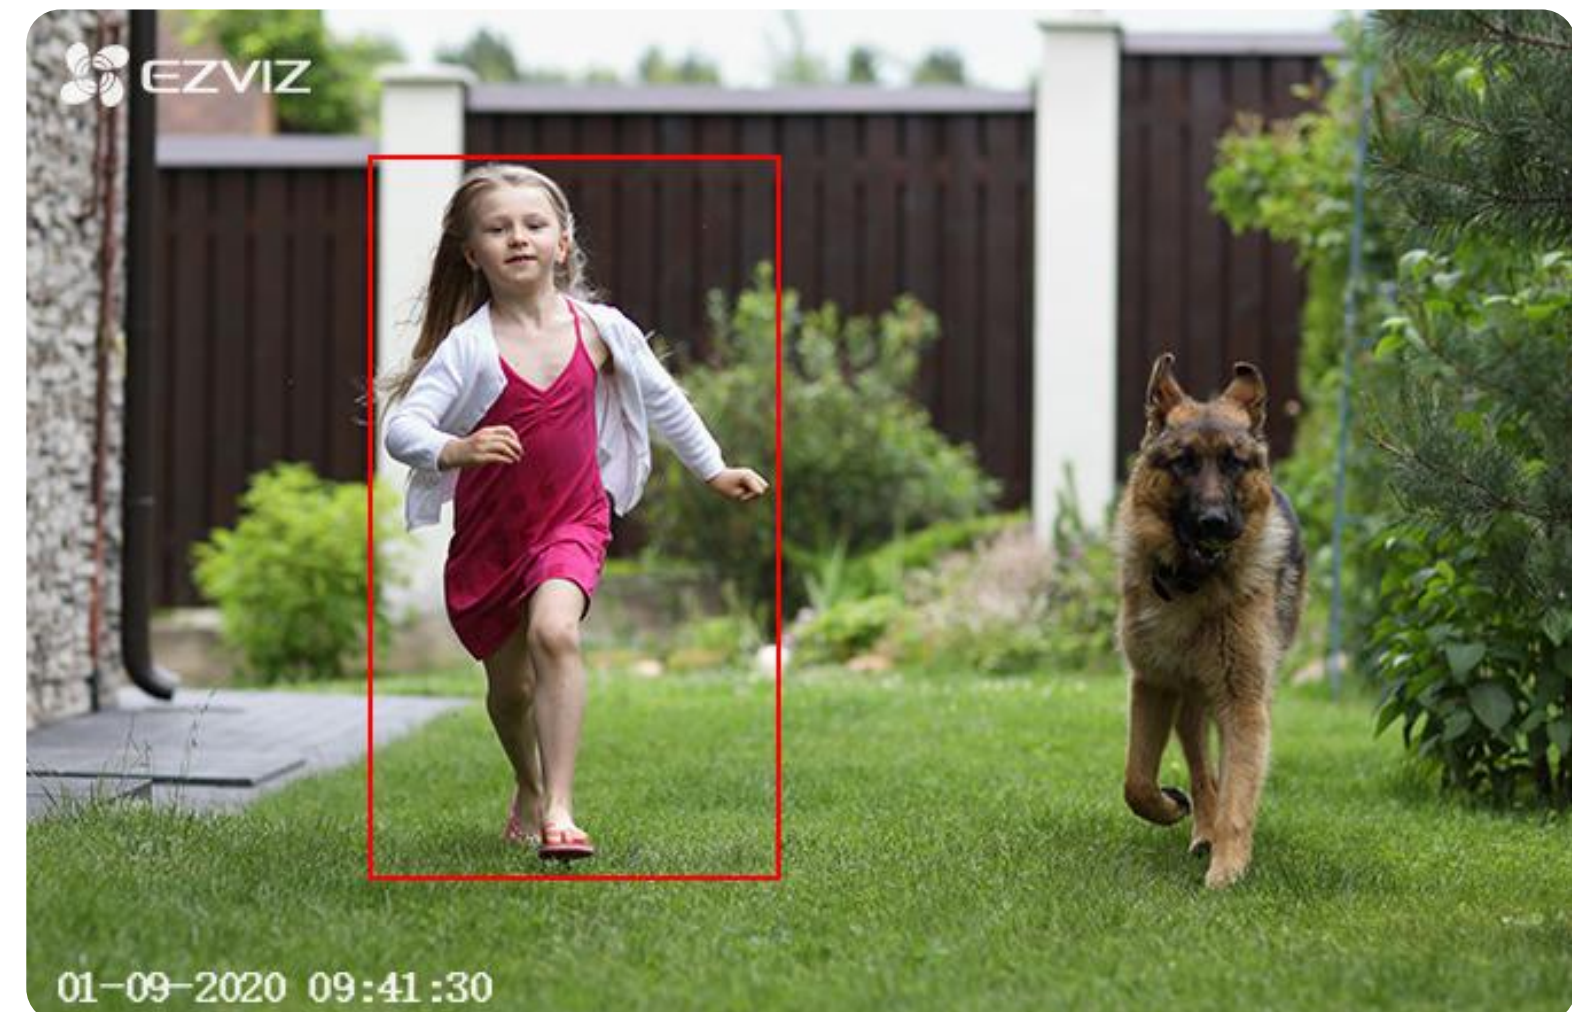

Or, enable color vision when necessary.

If you don't need extra lighting, just switch the camera to the black & white night vision via the EZVIZ App and still see 30 meters (98 ft.) far. A third night vision mode is unbelievably smart – it automatically turns on the spotlights upon detection of suspicious motion, so both notifications and remote look-ins will be in full-color.

Color Mode

IR Mode

Smart Mode

AI-powered person detection.

As an upgrade from simple motion detection, the embedded AI algorithm intelligently detects the motion of human shapes in real-time. When people enter your customized detection area, you will be alerted immediately.

DIY alerts.

Along with default alert sounds, the camera also allows you to record three 10-second audio messages to either greet or deter visitors. Try something like, "Hello! Welcome!" Or perhaps, "Get away from my house!" It's time to be creative!

Enhanced connection.

Boasting wall-penetration and anti-interference capabilities, the dual-antenna C3W Pro camera handles long-range transmission easily. Enjoy the confidence to install the camera at the front gate or in your yard while maintaining a steady and reliable connection.