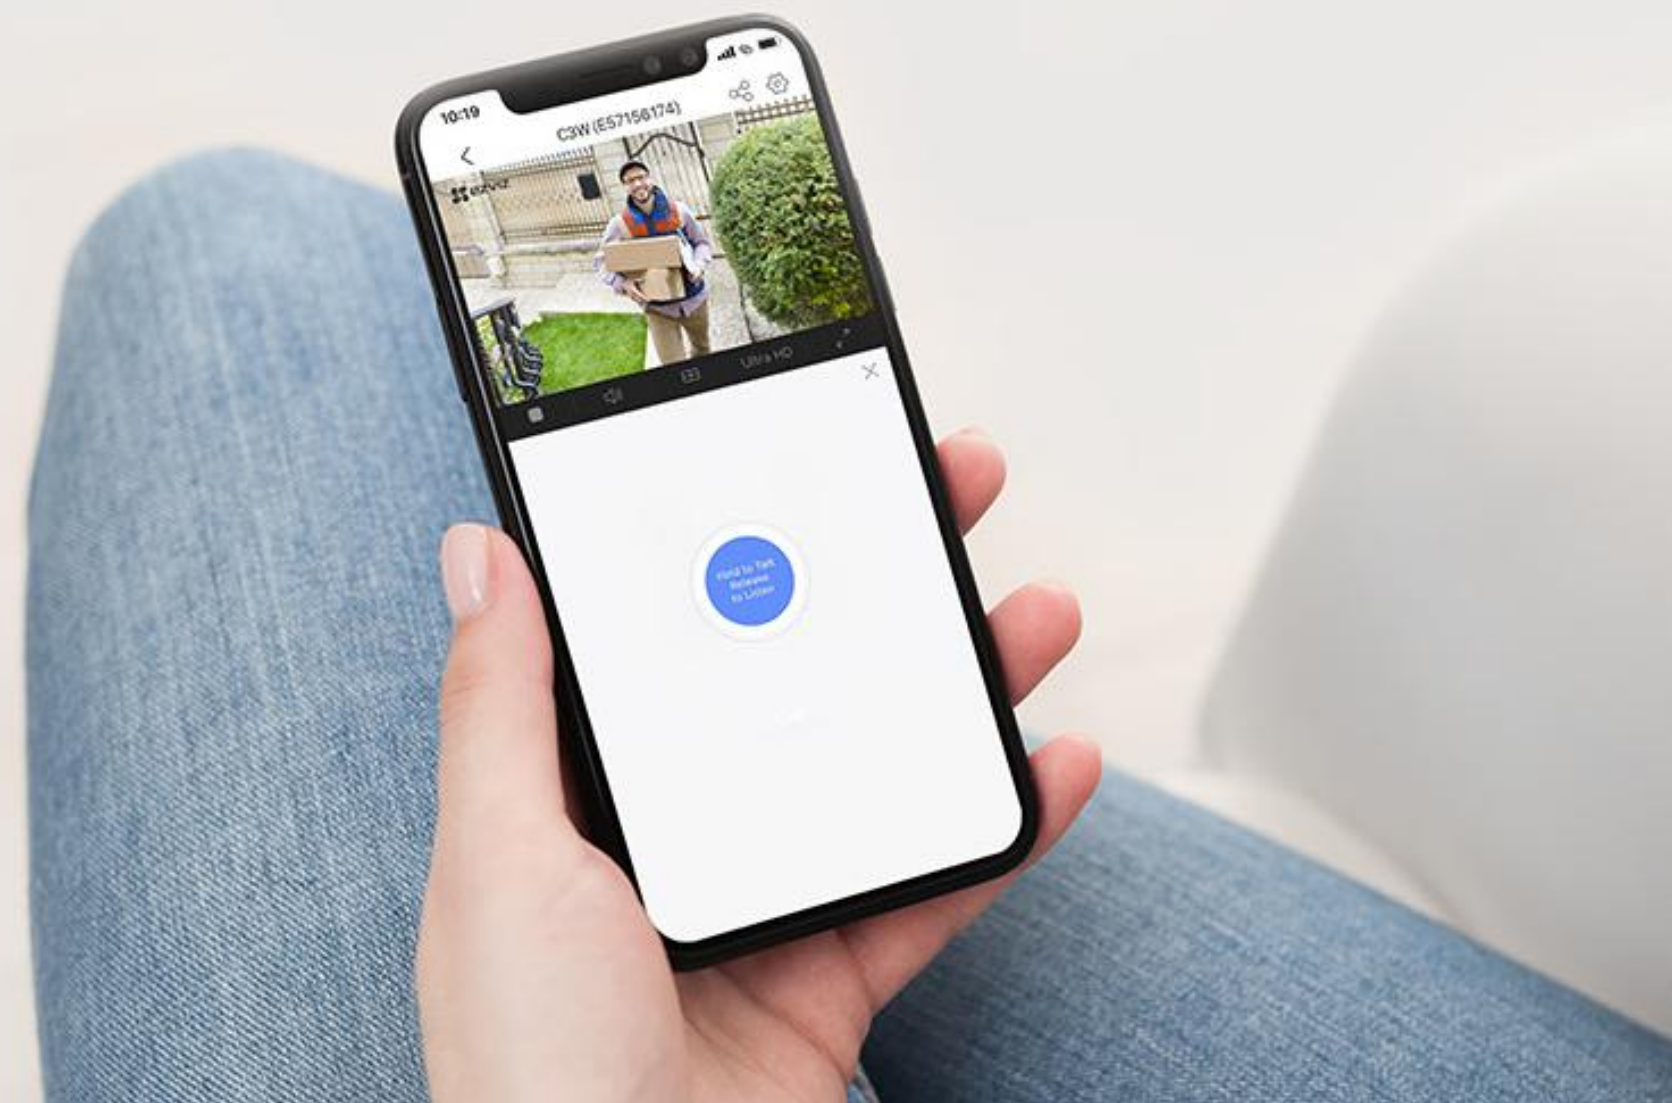

DIY alerts.

Along with default alert sounds, the camera also allows you to record three 10-second audio messages to either greet or deter visitors. Try something like, "Hello! Welcome!" Or perhaps, "Get away from my house!" It's time to be creative!

Guards at the gate.

Designed to bring peace of mind, the C3W Pro camera comes with our proud Active Defense function. Upon detection of intruders, the camera will set off a loud siren and flash* two spotlights to scare them off.

*The spotlights will not flash in the darkness when color night vision mode is enabled.

Talk, as if you were there.

Not every outdoor security camera supports two-way communication. The C3W Pro camera took this function to a new height with a high-fidelity speaker and a microphone that features an ultra-long pickup range, so you can hear loud and clear. Or talk as if you were there.

Enhanced connection.

Boasting wall-penetration and anti-interference capabilities, the dual-antenna C3W Pro camera handles long-range transmission easily. Enjoy the confidence to install the camera at the front gate or in your yard while maintaining a steady and reliable connection.