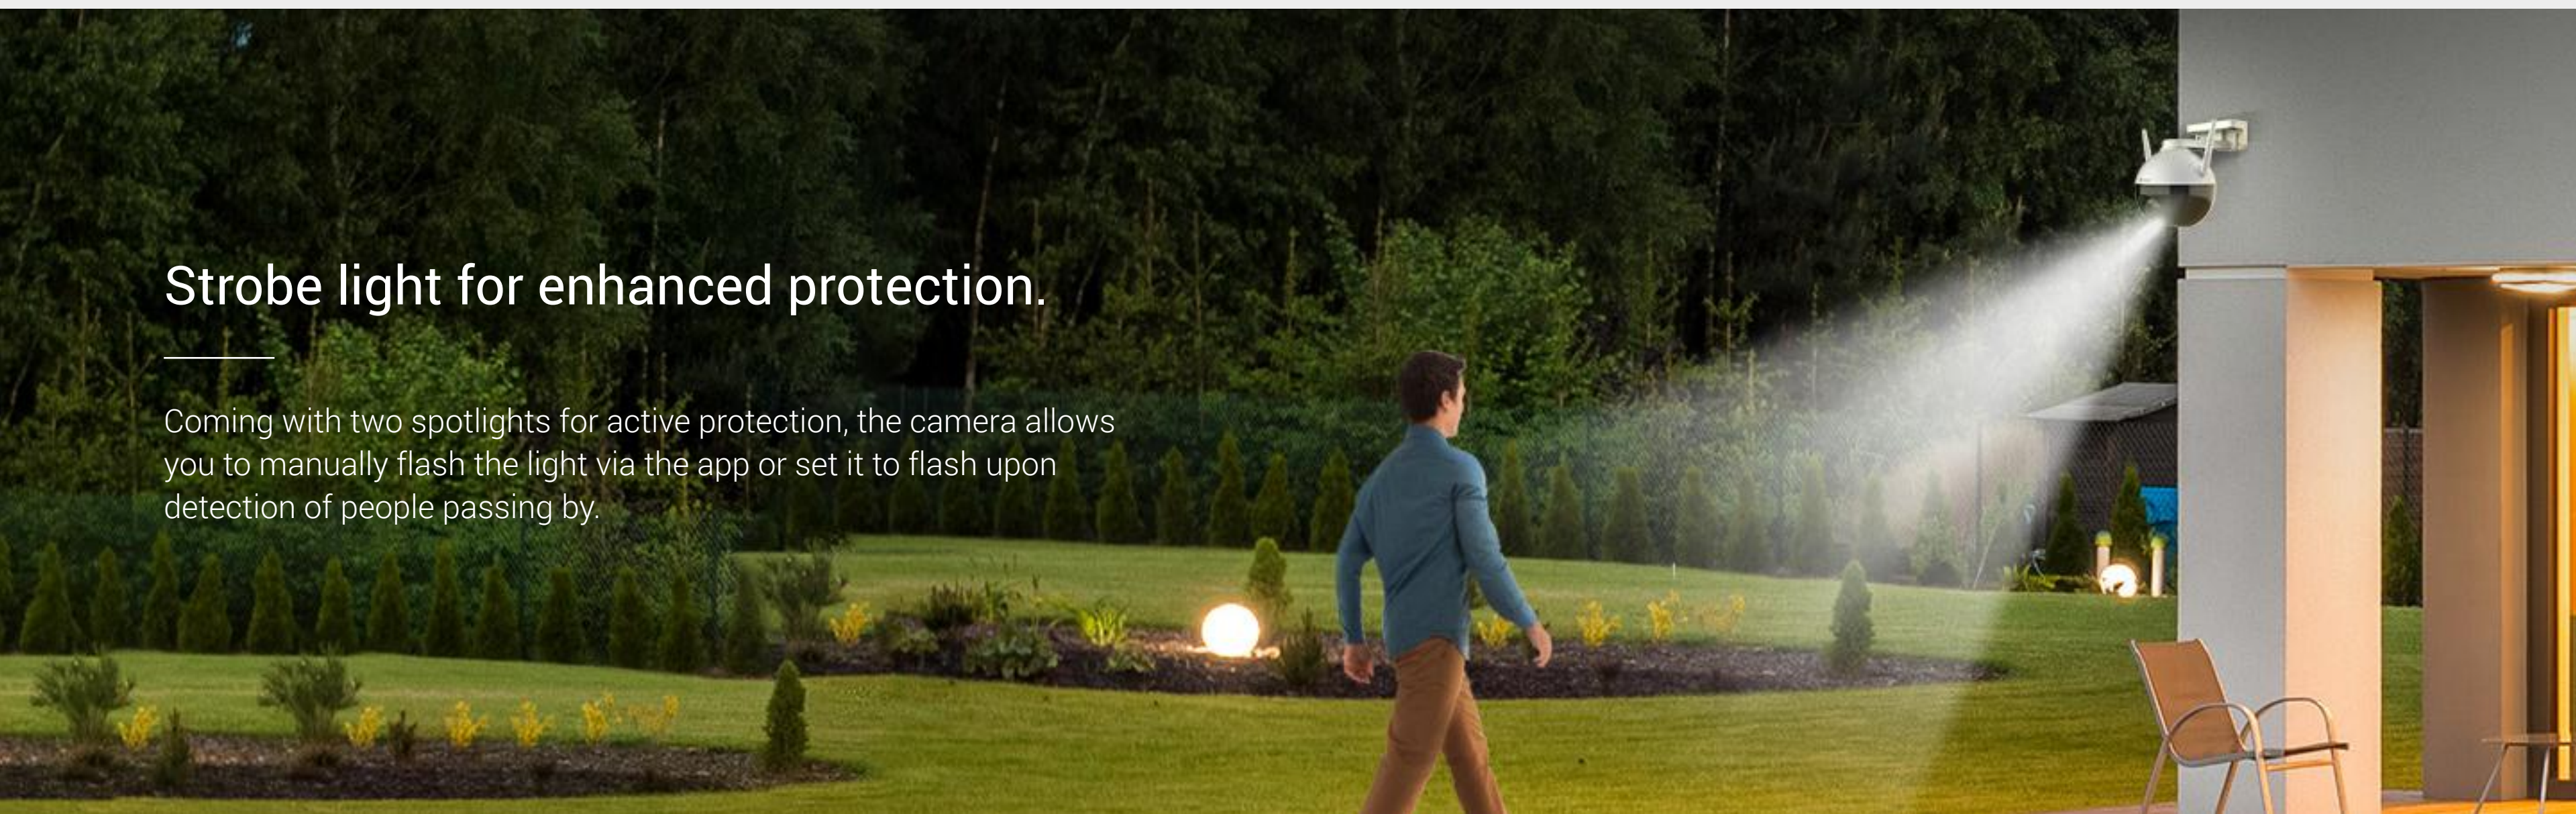

Strobe light for enhanced protection.

Coming with two spotlights for active protection, the camera allows you to manually flash the light via the app or set it to flash upon detection of people passing by.