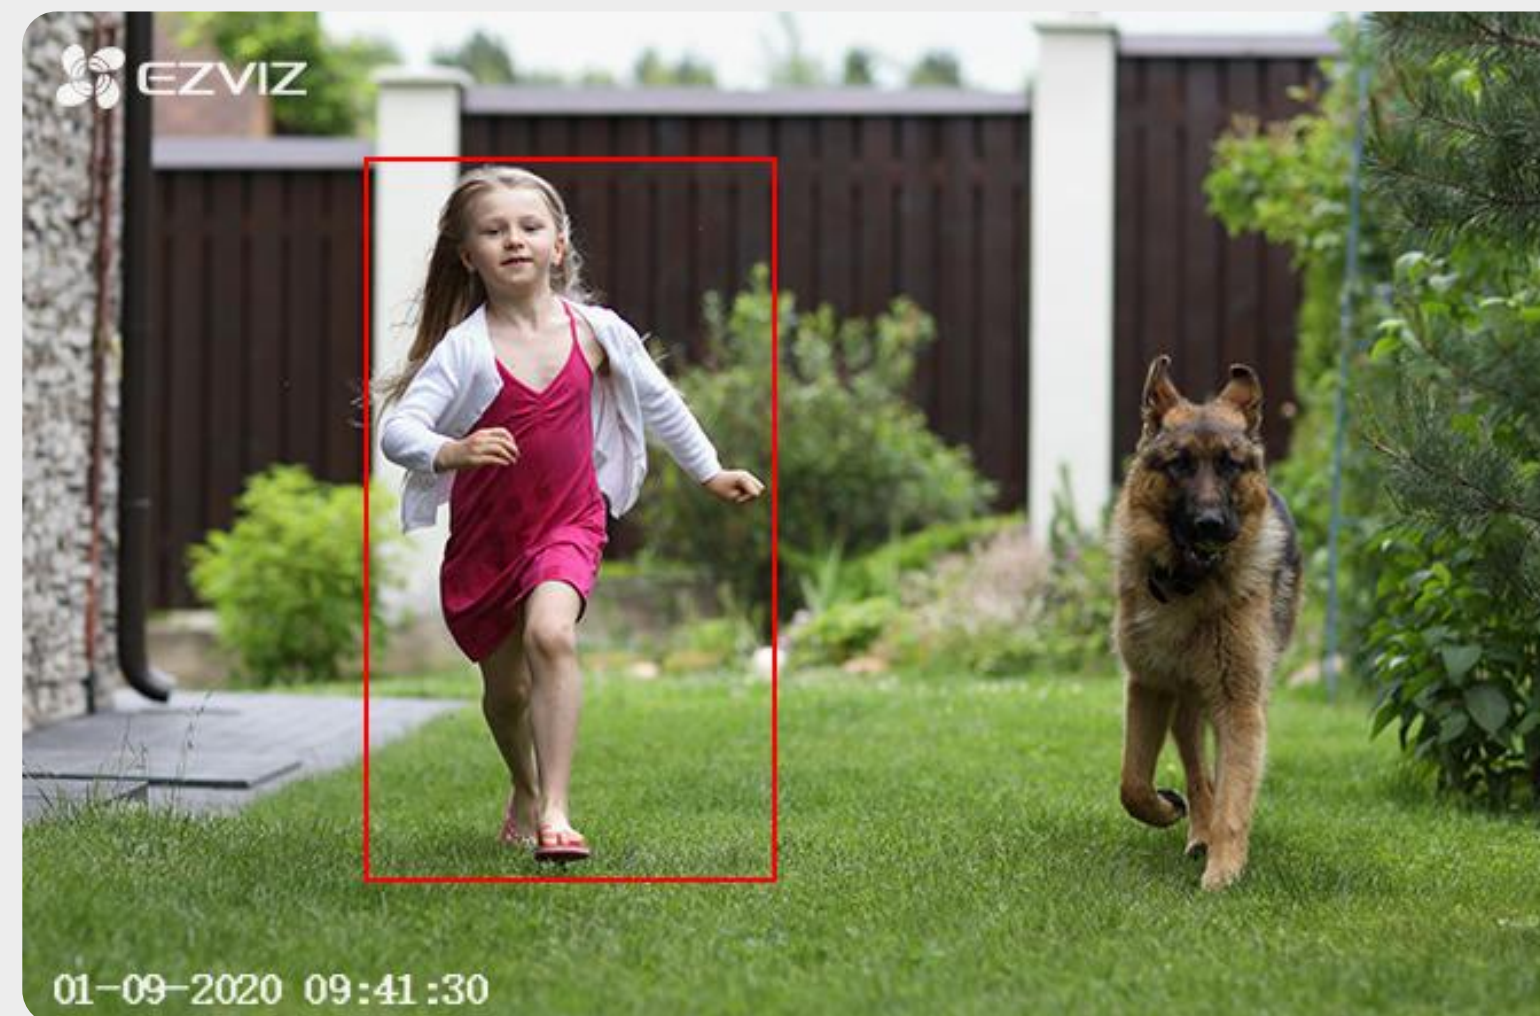

C8C

Outdoor Pan/Tilt Camera

Break the sight boundaries.

The C8C is EZVIZ's first outdoor WiFi Pan/Tilt Camera, a giant breakthrough combining an exquisite design with comprehensive functionality. Capturing more details than ordinary outdoor cameras do, this camera ensures reliable, all-around outdoor protection.

FHD 1080p

Motorized Pan & Tilt for 360° Visual Coverage

AI-Powered Person Detection

Color Night Vision

Active Defense

IP65 Dust and Water Protection

Audio Pick-up

Supports 2.4 GHz WiFi

A better day begins with better vision.

Your surroundings are covered with this outdoor pan/tilt camera. With a 352° horizontal rotation and 95° vertical rotation, the C8C gives you an easy overview of all that's around you. And the EZVIZ App puts it all right on your smartphone or mobile device.

AI-powered person detection.

Smarter than ever! As an upgrade from simple motion detection, the embedded AI algorithm intelligently detects the motion of human shapes in real time. When people enter your customized detection area, you will be alerted immediately.