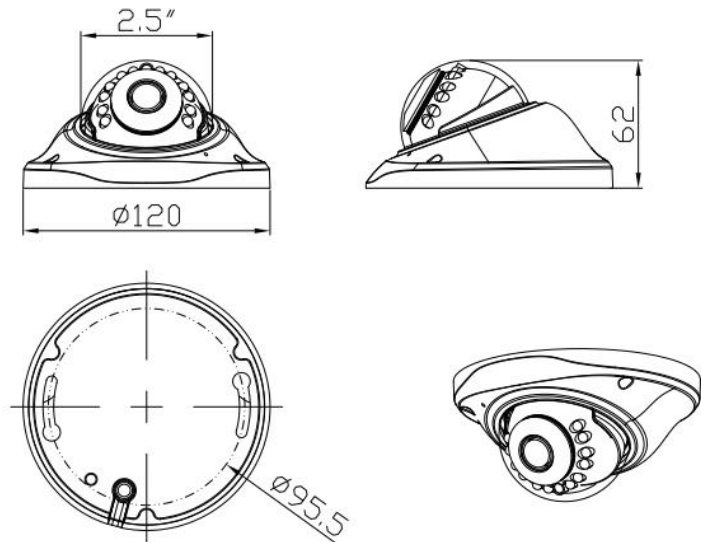

---

**1080P VANDAL-PROOF IR DOME CAMERA**

Model No.: **PA 1607**

## Specification

<b>Model</b>	<b>PA 1607-960 IR 1080P AHD</b>
Image Sensor + DSP	1/2.7" CMOS AHD
Picture Pixels	1920(H)*1080(V)
Video Frame Rate	PAL: 1080p@25fps, NTSC: 1080p@30fps
Video Output	AHD
Transmission Distance	More than 500m via 75-3 coaxial cable
Minimum Illumination	Day: 0.01Lux, 0Lux (IR ON)
Lens	2.8mm
Sync System	Internal Synchronization
Electronic Shutter	PAL: 1/25 -1/50,000 Sec, NTSC: 1/30 -1/60,000 Sec
S/N Ratio	More than 50dB
Day and Night	Auto (ICR) / Color / B/W
Infrared LED	12mil*Φ5*12pcs LEDs
IR Distance	10-15m
OSD Menu	Support
UTC	Support
OSD/UTC Language	EN, CN, DE, FRA, IT, ES, PL, RU, PT, NL, TR
D-WDR	Support
Noise Reduction	3D NR
White Balance	Auto / Manual
Gain Control	Auto
Operation Temperature	-20°C~+70°C / Less than 95%RH (No condensation)
Power Supply	DC12V+/-20%
Dimension	Φ 120*62mm
Housing	Ivory color metal case
Audio	Audio Optional