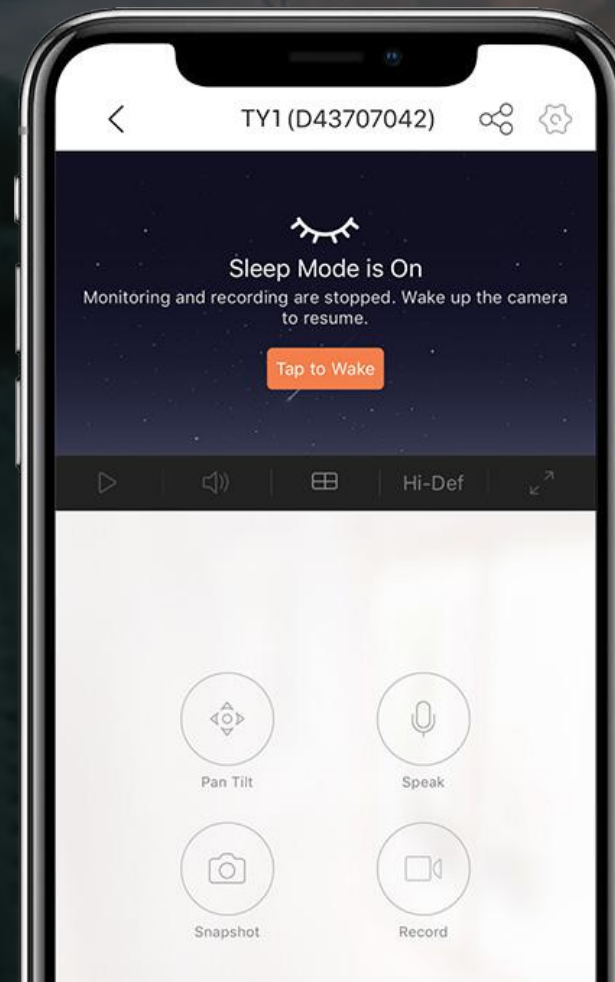

## Communication, anytime.

---

Talk to your loved ones and deter unwelcome strangers – all by using the TY1's two-way communication feature. Using the EZVIZ App on your mobile device, you can easily and conveniently enjoy communication wherever you might be.

## See further in the dark.

---

Enjoy round-the-clock protection with the TY1 camera. Using powerful Infrared LED lights, it lets you see up to 10 meters (33 feet) in dim light.

## We protect your data and privacy.

Protecting your data and privacy is our highest priority. Data transmission between the camera and the EZVIZ Cloud is encrypted from end to end. Only you have the keys to decrypt your data. To get an extra layer of privacy protection, you can always enable the camera's sleep mode on the EZVIZ App.